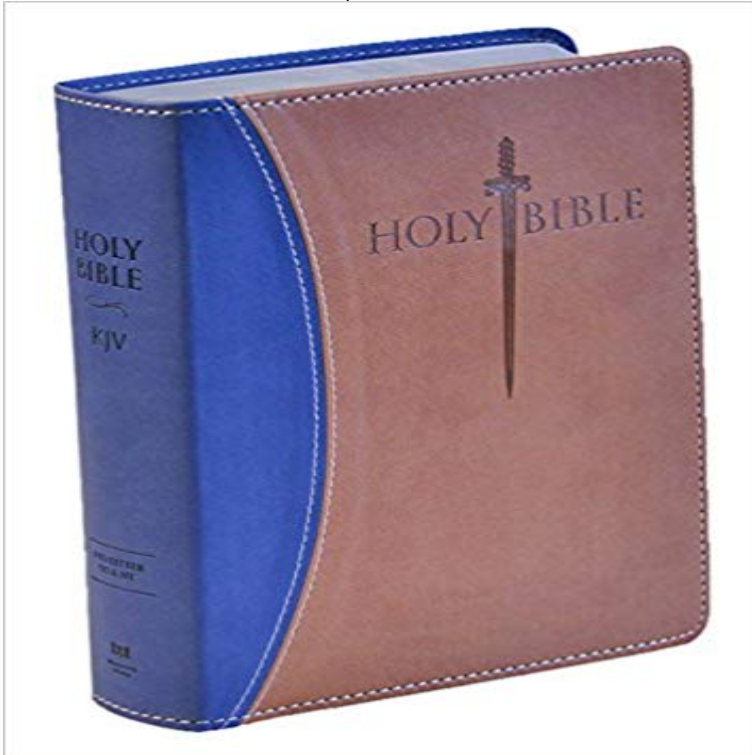

## KJV Sword Study Bible/Giant Print-Blue/Tan Ultrasoft

Complete Red Letter edition the only Bible with Gods spoken words in red in both Testaments Thematic study guide with over 3,000 margin notes covering more than 90 topics providing a years worth of study that takes the reader from cover to cover of the Bible . Difficult terms underlined and defined at the end of the vers Outlines and summaries at the beginning of each book Extensive treasury of biblical information on history, science, prophecy, and more Dictionary concordance and maps Largeprint type size is 15 point