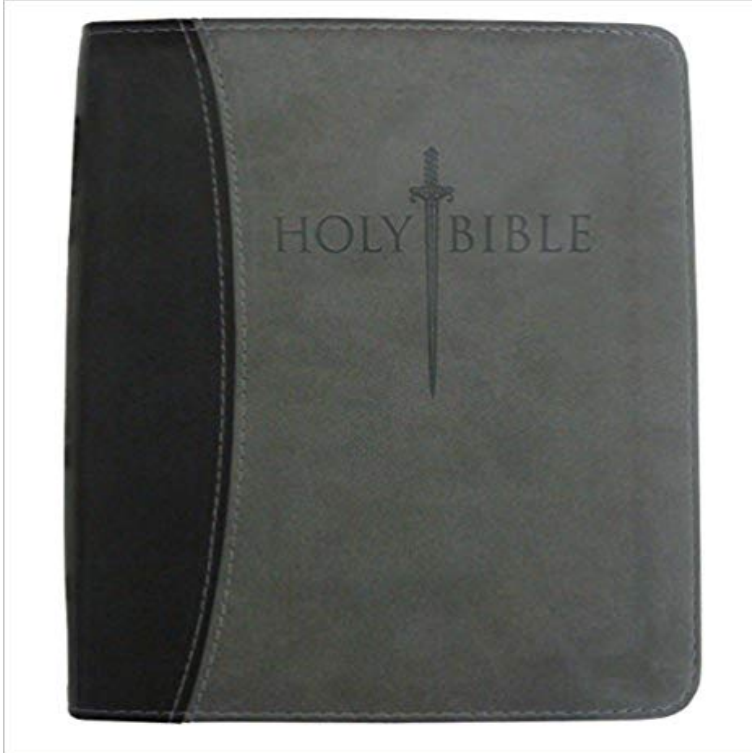

## KJV Sword Study Bible/Personal Size Large Print-Black/Grey Ultrasoft

Complete Red Letter edition the only Bible with Gods spoken words in red in both Testaments Thematic study guide with over 3,000 margin notes covering more than 90 topics providing a years worth of study that takes the reader from cover to cover of the Bible . Difficult terms underlined and defined at the end of the vers Outlines and summaries at the beginning of each book Extensive treasury of biblical information on history, science, prophecy, and more Dictionary concordance and maps Largeprint type size is 12 point